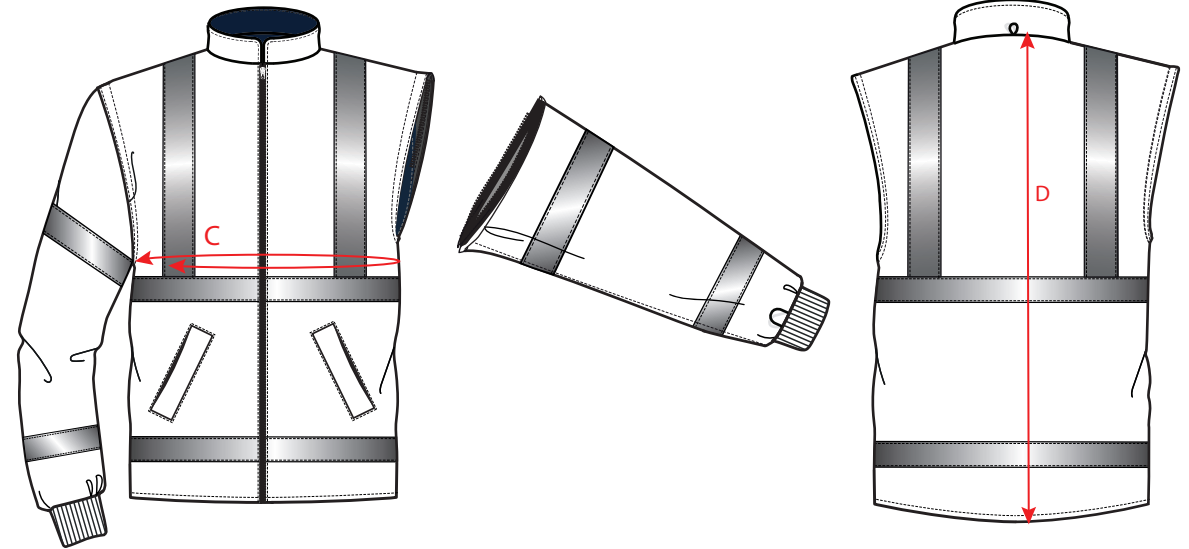

STYLE NO: S766

DESCRIPTION: Hi-Vis Essential 5-in-1 Jacket

Outershell Jacket

Bodywarmer with Detachable Sleeves.

Outer Shell Jacket

| | XS | S | M | L | XL | XXL | 3XL | 4XL | 5XL | 6XL | TOL |
|--------------------|-------|-------|---------|---------|---------|---------|---------|---------|---------|---------|-----|
| To Fit Chest | 80-88 | 92-96 | 100-104 | 108-112 | 116-124 | 128-132 | 136-140 | 144-148 | 152-160 | 164-172 | |
| Euro Sizes | 1 | 2 | 3 | 4 | 5 | 6 | 7 | 8 | 9 | 10 | |
| Jacket Chest | A 104 | 112 | 120 | 128 | 136 | 144 | 152 | 160 | 168 | 176 | 1.5 |
| Center back length | B 82 | 83 | 84 | 85 | 86 | 87 | 88 | 89 | 90 | 91 | 0.5 |

EN ISO 20471 Bodywarmer with Detachable Sleeves

| | XS | S | M | L | XL | XXL | XXXL | 4XL | 5XL | 6XL | ToI |
|--------------|-------|-------|---------|---------|---------|---------|---------|---------|---------|---------|-----|
| To fit chest | 80-88 | 92-96 | 100-104 | 108-112 | 116-124 | 128-132 | 136-140 | 144-148 | 152-160 | 164-172 | |
| Euro size | 1 | 2 | 3 | 4 | 5 | 6 | 7 | 8 | 9 | 10 | |
| Chest | C 104 | 112 | 120 | 128 | 136 | 144 | 152 | 160 | 168 | 176 | 1.5 |
| Nape to Hem | D 76 | 76 | 76 | 78 | 78 | 80 | 80 | 82 | 82 | 82 | 1 |