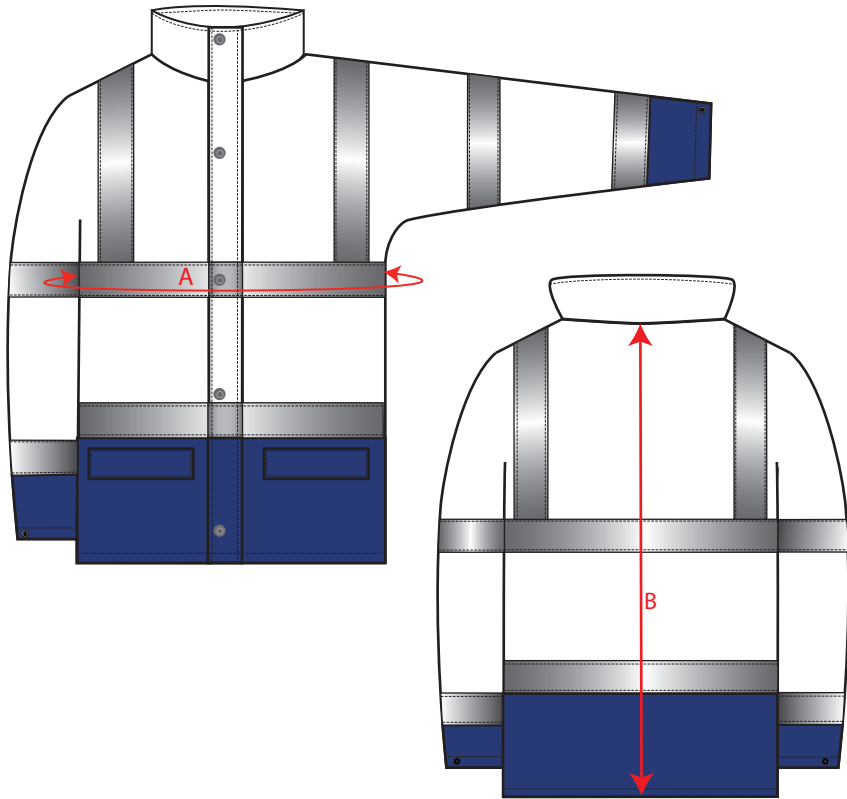

STYLE NO: S766

DESCRIPTION: Hi-Vis Essential 5-in-1 Jacket

Outershell Jacket

Bodywarmer with Detachable Sleeves.

Outer Shell Jacket

| | XS | S | M | L | XL | XXL | 3XL | 4XL | 5XL | 6XL | TOL |
|--------------------|-------|-------|---------|---------|---------|---------|---------|---------|---------|---------|-----|
| To Fit Chest | 80-88 | 92-96 | 100-104 | 108-112 | 116-124 | 128-132 | 136-140 | 144-148 | 152-160 | 164-172 | |
| Euro Sizes | 1 | 2 | 3 | 4 | 5 | 6 | 7 | 8 | 9 | 10 | |
| Jacket Chest | A 104 | 112 | 120 | 128 | 136 | 144 | 152 | 160 | 168 | 176 | 1.5 |
| Center back length | B 82 | 83 | 84 | 85 | 86 | 87 | 88 | 89 | 90 | 91 | 0.5 |

EN ISO 20471 Bodywarmer with Detachable Sleeves

| | XS | S | M | L | XL | XXL | XXXL | 4XL | 5XL | 6XL | ToI |
|--------------|-------|-------|---------|---------|---------|---------|---------|---------|---------|---------|-----|
| To fit chest | 80-88 | 92-96 | 100-104 | 108-112 | 116-124 | 128-132 | 136-140 | 144-148 | 152-160 | 164-172 | |
| Euro size | 1 | 2 | 3 | 4 | 5 | 6 | 7 | 8 | 9 | 10 | |
| Chest | C 104 | 112 | 120 | 128 | 136 | 144 | 152 | 160 | 168 | 176 | 1.5 |
| Nape to Hem | D 76 | 76 | 76 | 78 | 78 | 80 | 80 | 82 | 82 | 82 | 1 |