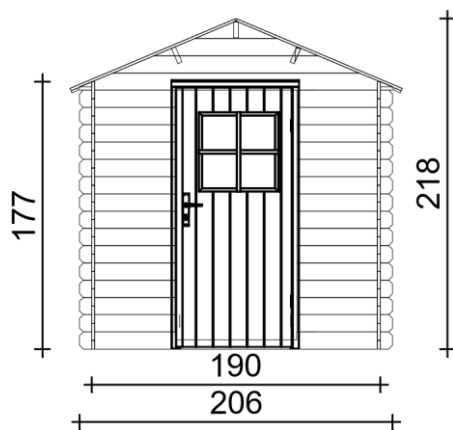

# CASSETTA CLARA dim. 206 x 176 cm

PLANT

FRONT

SIDE

ROOF - 15 mm

FELT

included

FLOOR - 15 mm