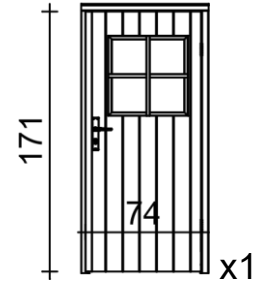

not included

DOOR & WINDOW