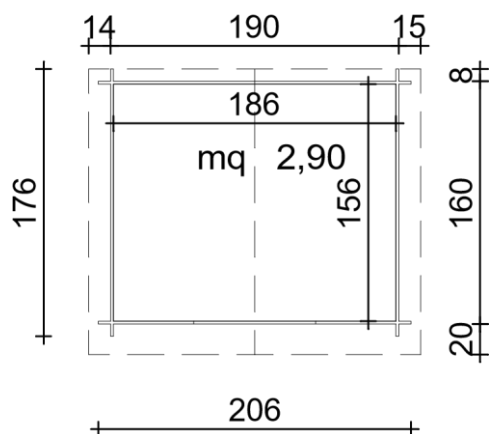

# CASSETTA CLARA dim. 206 x 176 cm

PLANT

FRONT

SIDE

ROOF - 15 mm

FELT

included

FLOOR - 15 mm